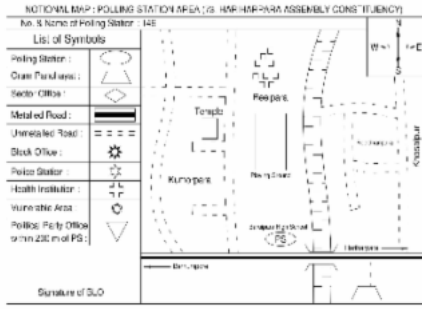

Nazri Naksha

Google Map View