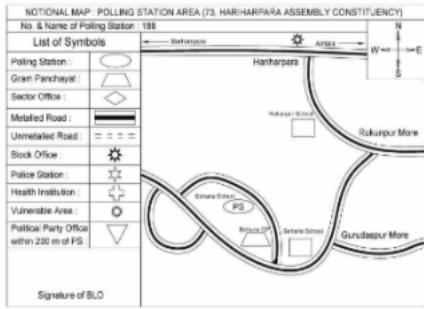

Nazri Naksha

Google Map View

Polling Station Building Front View

Polling Station Front View

Cad View

Key MAP View