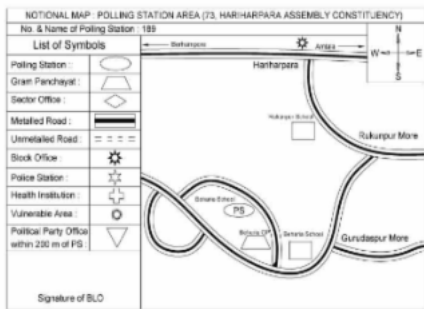

Nazri Naksha

Google Map View

Polling Station Building Front View

Polling Station Front View

Cad View

Key MAP View