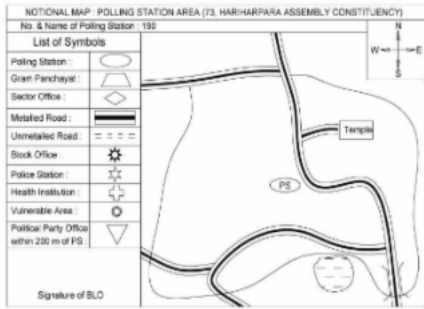

Nazri Naksha

Google Map View

Polling Station Building Front View

Polling Station Front View

Cad View

Key MAP View