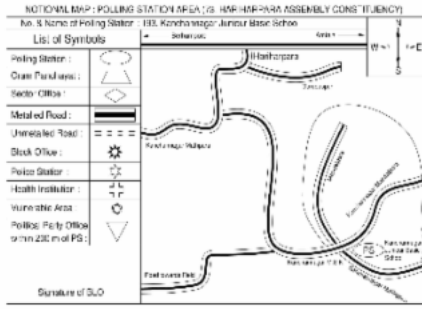

Nazri Naksha

Google Map View