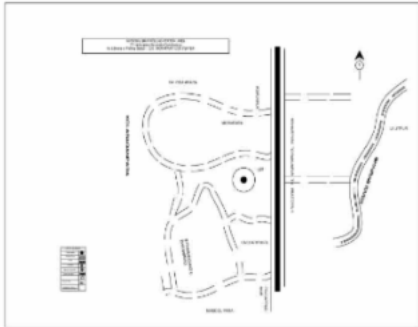

Nazri Naksha

Google Map View

Polling Station Building Front View

Polling Station Front View

Cad View

Key MAP View