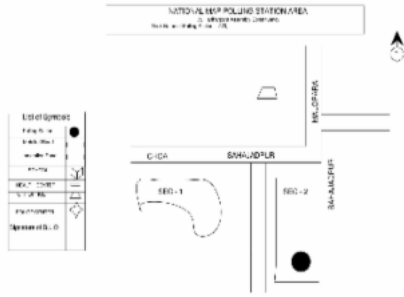

Nazri Naksha

Google Map View