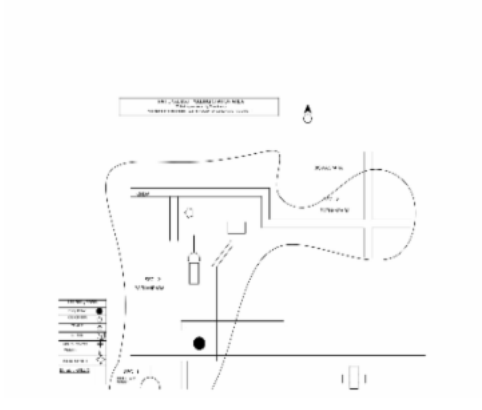

Nazri Naksha

Google Map View