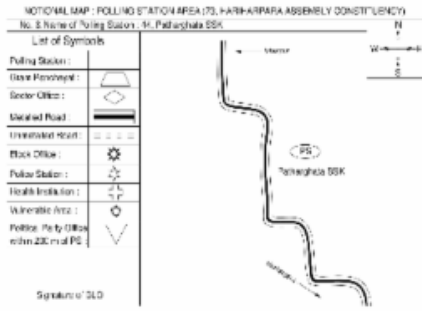

Nazri Naksha

Google Map View