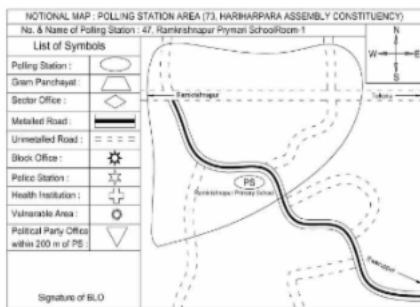

Nazri Naksha

Google Map View

Polling Station Building Front View

Polling Station Front View

Cad View

Key MAP View