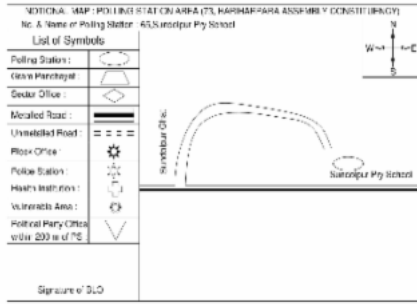

Nazri Naksha

Google Map View