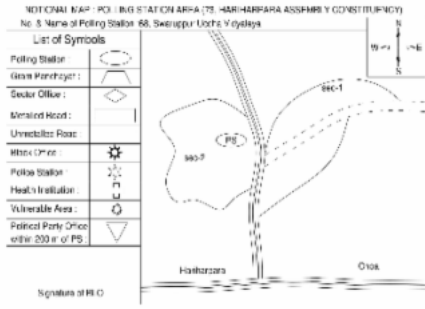

Nazri Naksha

Google Map View