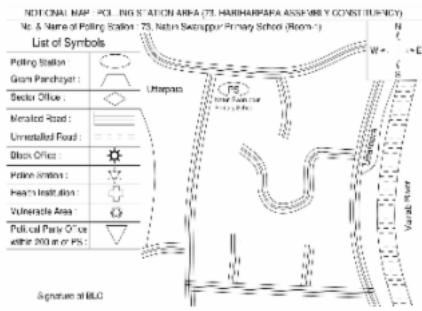

Nazri Naksha

Google Map View