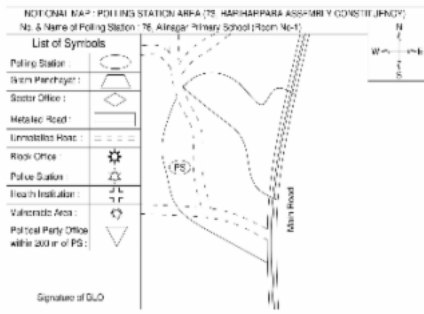

Nazri Naksha

Google Map View