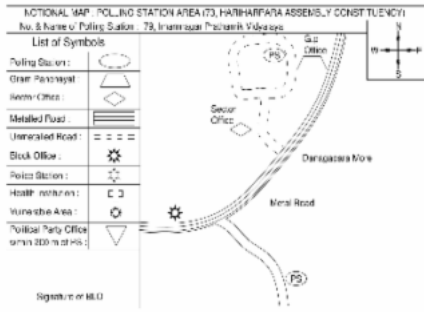

Nazri Naksha

Google Map View