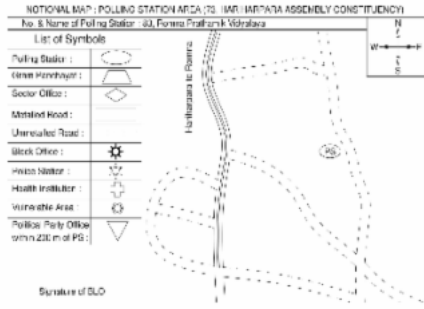

Nazri Naksha

Google Map View