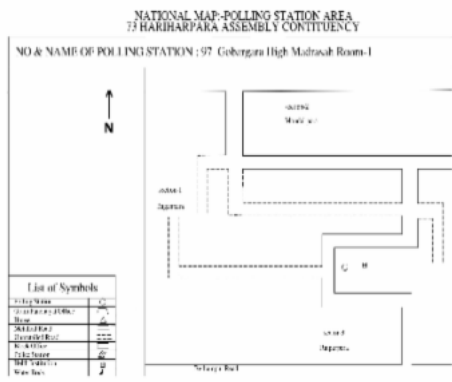

Nazri Naksha

Google Map View