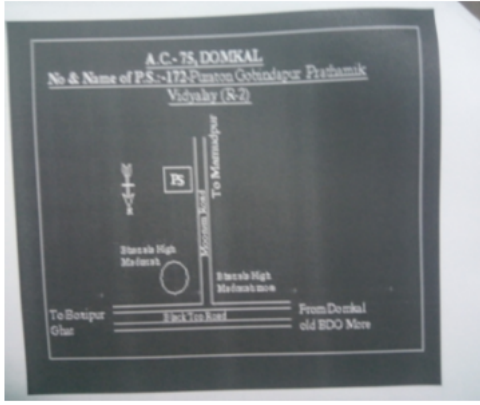

Nazri Naksha

Google Map View