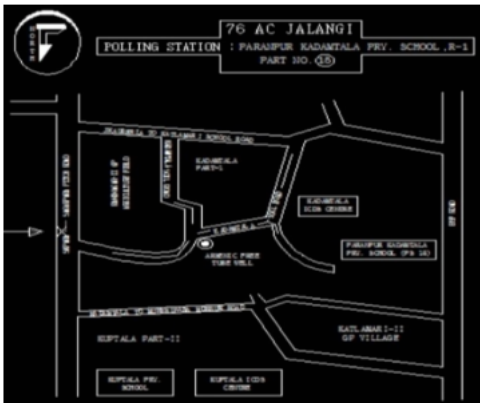

Nazri Naksha

Google Map View

Polling Station Building Front View

Polling Station Front View

Cad View

Key MAP View