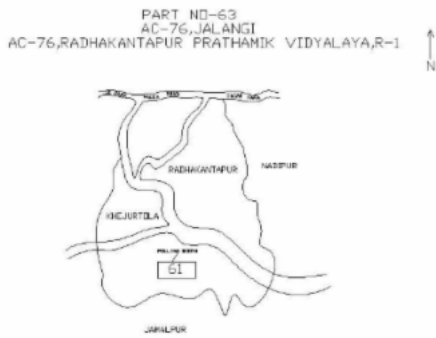

Nazri Naksha

Google Map View

Polling Station Building Front View

Polling Station Front View

Cad View

Key MAP View