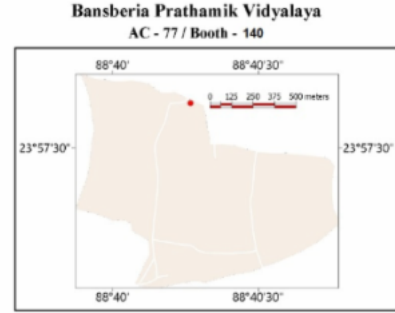

Nazri Naksha

Google Map View