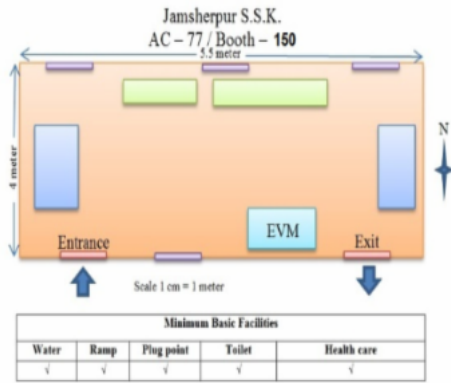

Nazri Naksha

Google Map View

Polling Station Building Front View

Polling Station Front View

Cad View

Key MAP View