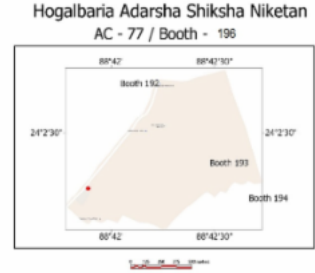

Nazri Naksha

Google Map View