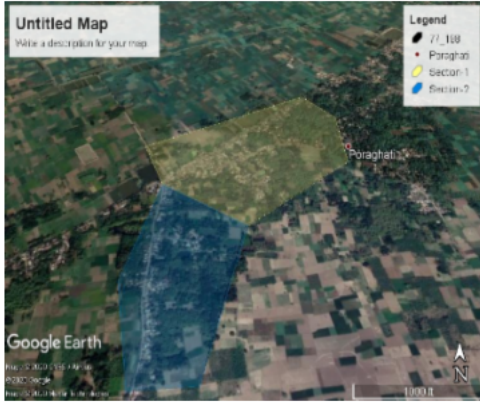

Nazri Naksha

Google Map View