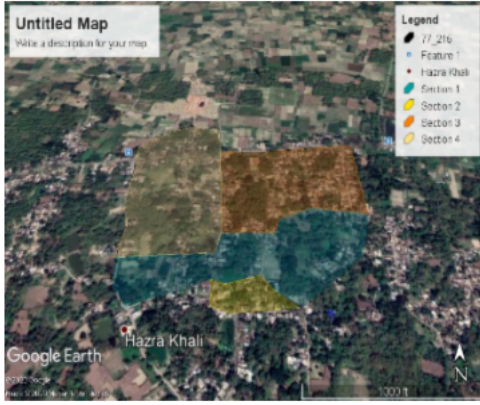

Nazri Naksha

Google Map View