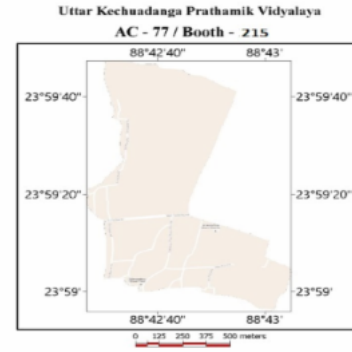

Nazri Naksha

Google Map View