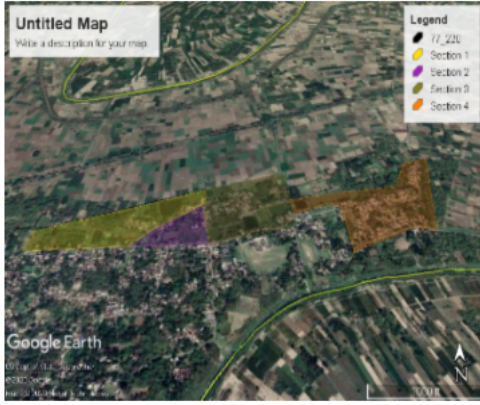

Nazri Naksha

Google Map View