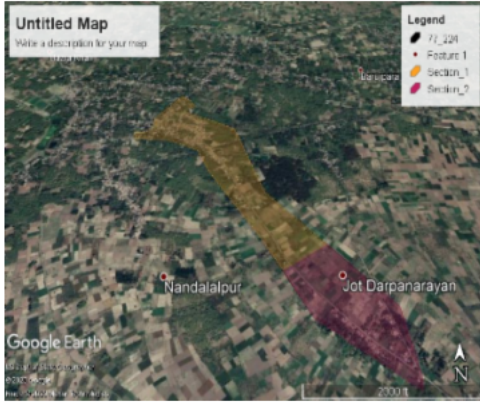

Nazri Naksha

Google Map View