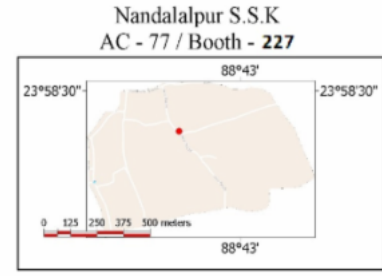

Nazri Naksha

Google Map View