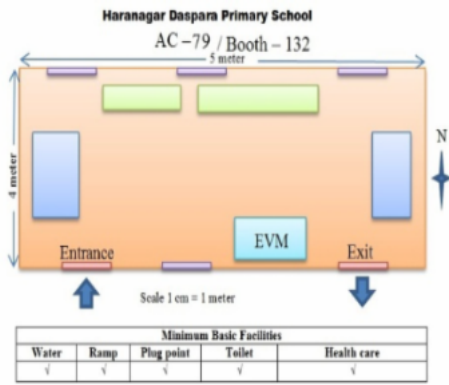

Nazri Naksha

Google Map View

**Haranagar Daspara Primary School
Room No. 2
AC - 79 / Booth No - 132**

Polling Station Building Front View

Polling Station Front View

Cad View

Key MAP View