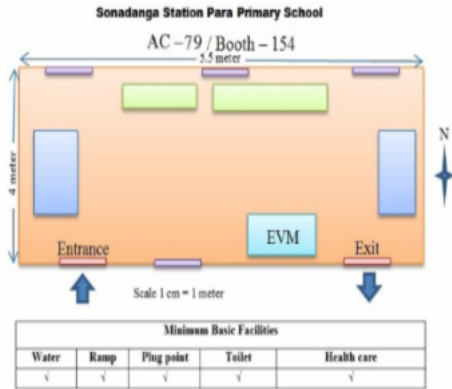

Nazri Naksha

Google Map View

Polling Station Building Front View

Polling Station Front View

Cad View

Key MAP View