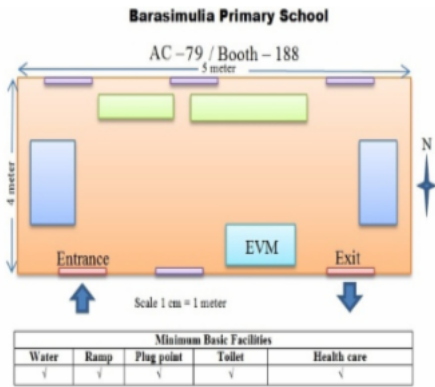

Nazri Naksha

Google Map View

Polling Station Building Front View

Polling Station Front View

Cad View

Key MAP View