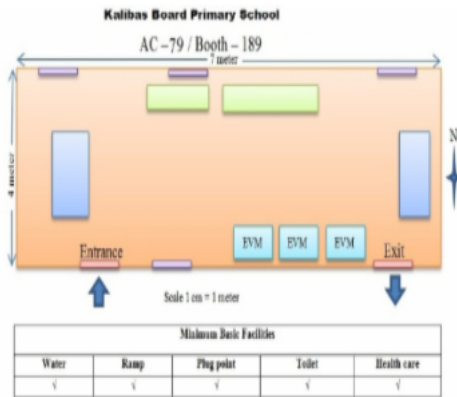

Nazri Naksha

Google Map View

Polling Station Building Front View

Polling Station Front View

Cad View

Key MAP View