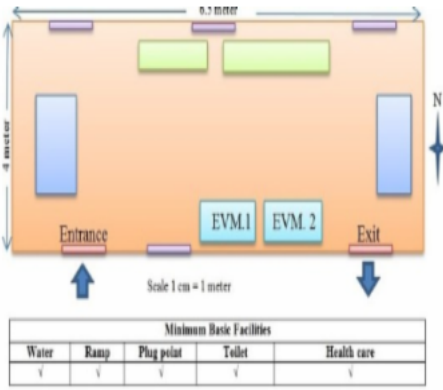

Nazri Naksha

Google Map View

Polling Station Building Front View

Polling Station Front View

Cad View

Key MAP View