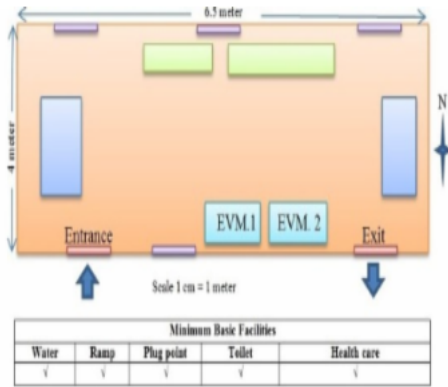

Nazri Naksha

Google Map View

Polling Station Building Front View

Polling Station Front View

Cad View

Key MAP View