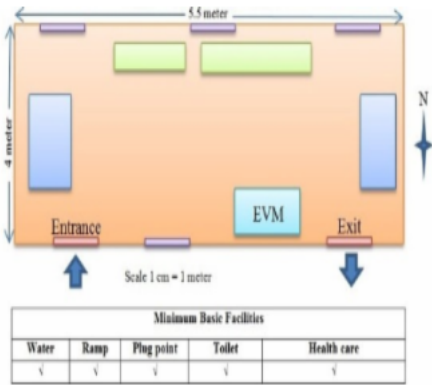

Nazri Naksha

Google Map View

Polling Station Building Front View

Polling Station Front View

Cad View

Key MAP View