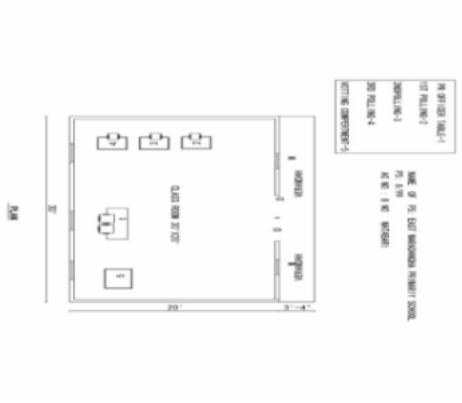

Nazri Naksha

Google Map View

Polling Station Building Front View

Polling Station Front View

Cad View

Key MAP View