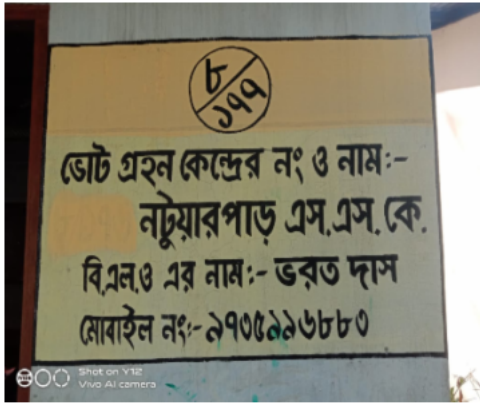

Polling Station Building Front View

Polling Station Front View