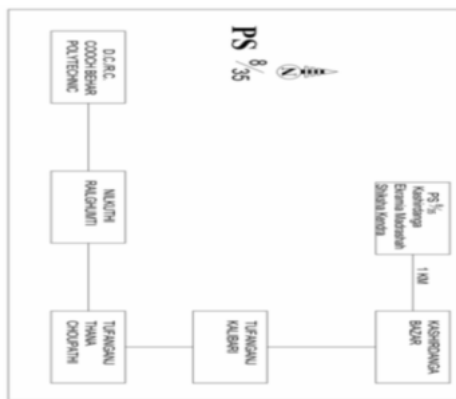

Nazri Naksha

Google Map View

Polling Station Building Front View

Polling Station Front View

Cad View

Key MAP View