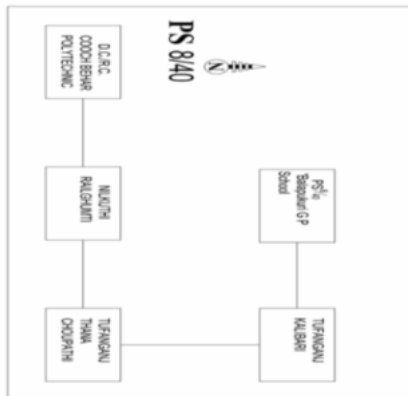

Nazri Naksha

Google Map View

Polling Station Building Front View

Polling Station Front View

Cad View

Key MAP View