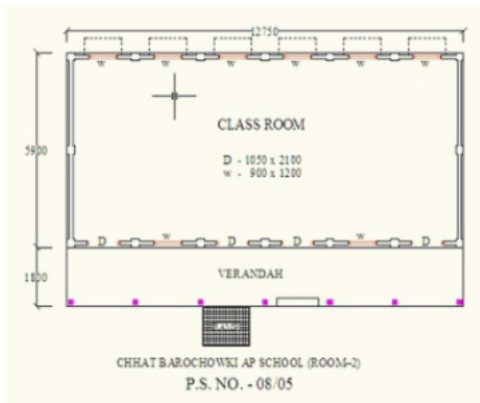

Nazri Naksha

Google Map View

Polling Station Building Front View

Polling Station Front View

Cad View

Key MAP View