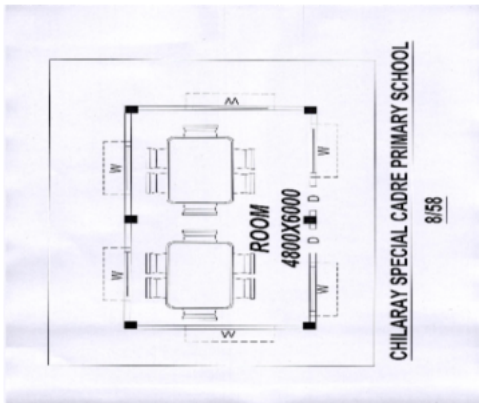

Nazri Naksha

Google Map View

Polling Station Building Front View

Polling Station Front View

Cad View

Key MAP View