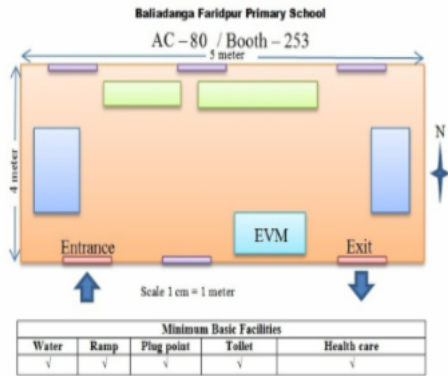

Nazri Naksha

Google Map View

Polling Station Building Front View

Polling Station Front View

Cad View

Key MAP View