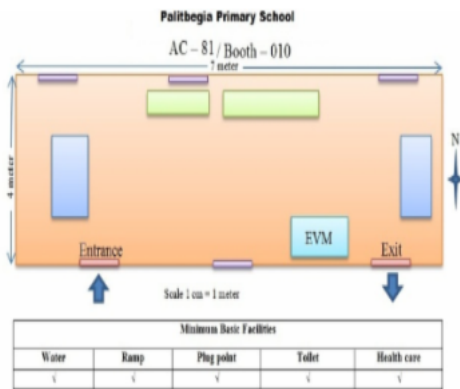

Nazri Naksha

Google Map View

Polling Station Building Front View

Polling Station Front View

Cad View

Key MAP View