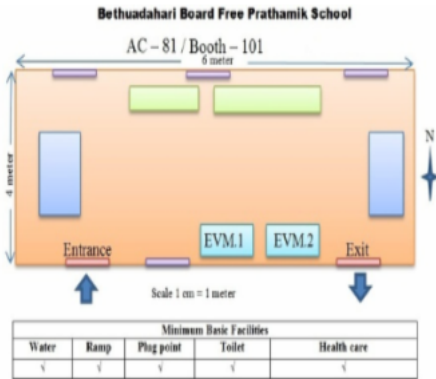

Nazri Naksha

Google Map View

Bethuadahari Board Free Prathamik School Room No.4
AC -81 / Booth no - 0101

Polling Station Building Front View

Polling Station Front View

Cad View

Key MAP View