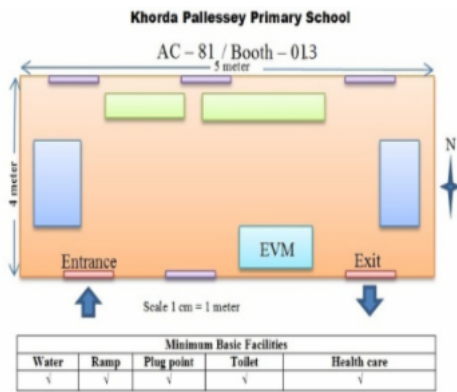

Nazri Naksha

Google Map View

Polling Station Building Front View

Polling Station Front View

Cad View

Key MAP View