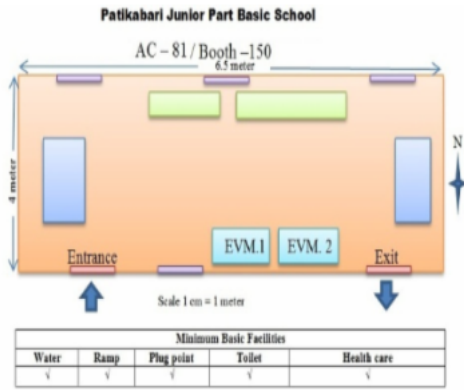

Nazri Naksha

Google Map View

**Patikabari Junior Part Basic School,
Room No. - 2
AC -81 / Booth no - 0150**

Polling Station Building Front View

Polling Station Front View

Cad View

Key MAP View