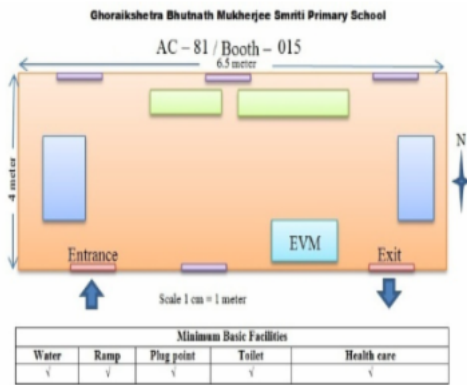

Nazri Naksha

Google Map View

**Ghoraikshetra Bhutnath Mukherjee Smriti Primary School (Room-1)
AC -81 / Booth no - 0015**

Polling Station Building Front View

Polling Station Front View

Cad View

Key MAP View