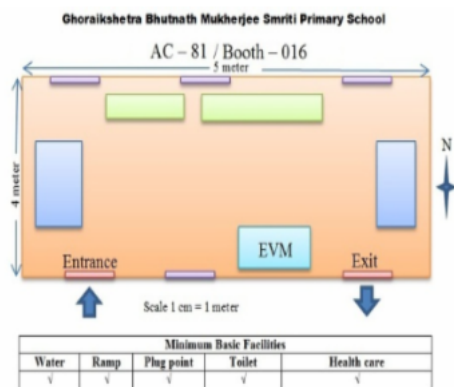

Nazri Naksha

Google Map View

Ghorai Khetra Bhutnath Mukherjee Smriti Primary School (Room-2)
AC -81 / Booth no - 0016

Polling Station Building Front View

Polling Station Front View

Cad View

Key MAP View