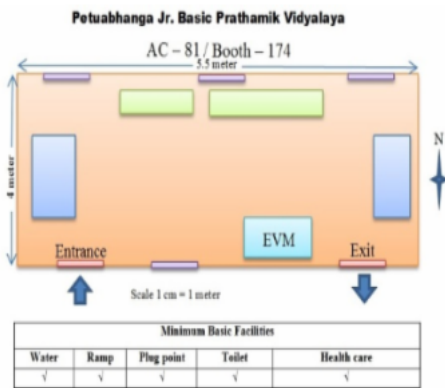

Nazri Naksha

Google Map View

Petuabhangha Purbapara Prathamik Vidyalaya
Room No. 1
AC -81 / Booth no - 0174

Polling Station Building Front View

Polling Station Front View

Cad View

Key MAP View