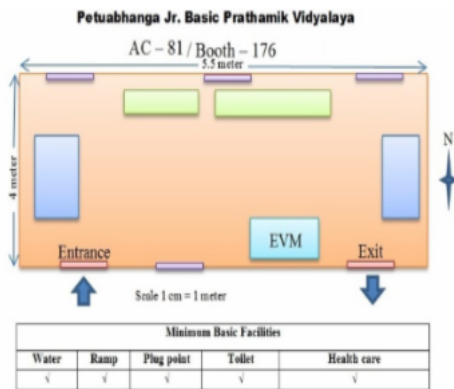

Nazri Naksha

Google Map View

Petuabhangha Jr. Basic Prathamik Vidyalaya Room No. 1
AC -81 / Booth no - 0176

Polling Station Building Front View

Polling Station Front View

Cad View

Key MAP View